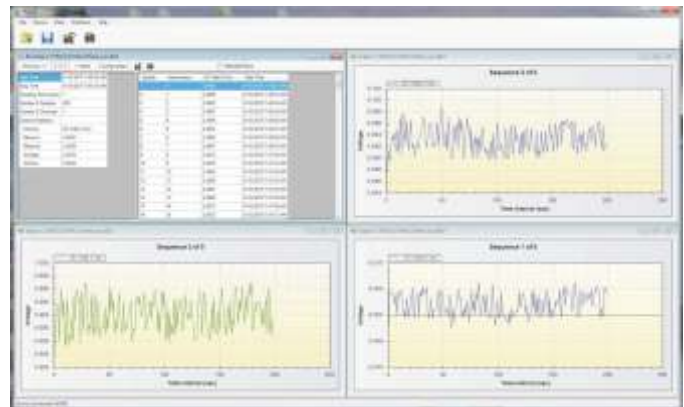

Applications:

- Interference testing
- Pipe to Soil measurements
- Anode output reads
- CIS verification
- Telluric events
- Stray currents

Software:

- TRAC⁴ software program included
- Available for download from T&R website
- Configuration and setup notes saves in all data files
- Shunt configuration shows current in data and graph
- Easy to use, single click graphing
- Exportable to other common programs

Environment:

Operating Temp. Range -

-10°C to 60°C (14°F to 140°F)

Storage Temp. Range -

-20°C to 70°C (-4°F to 158°F)

Specifications:

Rechargeable Li-Ion battery

TRAC⁴ Software (included and downloadable)

Dimensions:

INSTRUMENT: 10.75" x 1.5" x 1.5", 0.5 lbs.

(273mm x 38mm x 38mm, 0.227kg)

CARRYING CASE: 12" x 6.75" x 4.5", 2 lbs.

(305mm x 171mm x 114mm, 0.908kg)

SHIPPING: 13" x 7.5" x 5", 4 lbs.

(330mm x 191mm x 127mm, 1.81kg)

DELIVERY: F.O.B. San Bernardino, CA USA

SERVICE: **24-hour Turn-Around**

TERMS: Net 30 Days, on approval of credit

WARRANTY: **90 Days**, parts and labor

NEW TRAC⁴ Software
Same look and feel

All New MODEL DL-1 Data Logger

AVAILABLE FROM STOCK