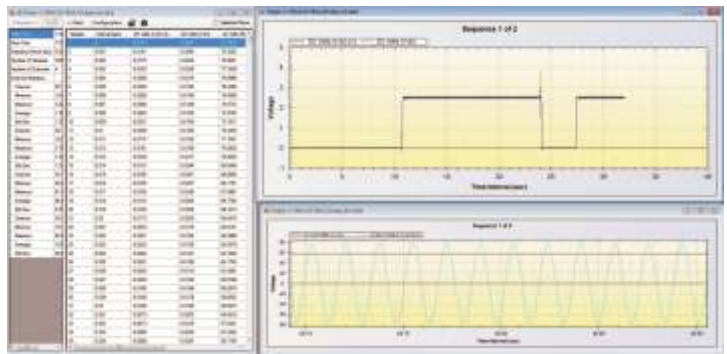

www.teststations.com

www.tinker-rasor.com

www.detectron.com

Info@tinker-rasor.com

Tinker & Rasor quality is found in our products,
our people and our customer service.