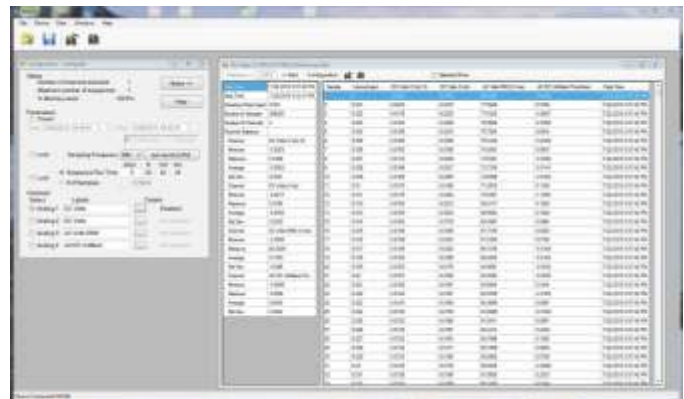

Applications:

- Interference testing
- Pipe to Soil measurements
- Anode output reads
- CIS verification
- Telluric events
- Stray currents

Software:

- TRAC⁴ software program included
- Available for download from T&R website
- Configuration and setup notes saves in all data files
- Shunt configuration shows current in data and graph
- Easy to use, single click graphing
- Exportable to other common programs

Environment:

Operating Temp. Range -

-10°C to 60°C (14°F to 140°F)

Storage Temp. Range -

-20°C to 70°C (-4°F to 158°F)

Specifications:

Rechargeable Li-Ion battery

TRAC⁴ Software (included and downloadable)

Dimensions:

INSTRUMENT: 10.75" x 1.5" x 1.5", 0.5 lbs.

(273mm x 38mm x 38mm, 0.227kg)

CARRYING CASE: 12" x 6.75" x 4.5", 2 lbs.

(305mm x 171mm x 114mm, 0.908kg)

SHIPPING: 13" x 7.5" x 5", 4 lbs.

(330mm x 191mm x 127mm, 1.81kg)

DELIVERY: F.O.B. San Bernardino, CA USA

SERVICE: **24-hour Turn-Around**

TERMS: Net 30 Days, on approval of credit

WARRANTY: **90 Days**, parts and labor

NEW TRAC⁴ Software
Same look and feel

All New MODEL DL-1 Data Logger

AVAILABLE FROM STOCK