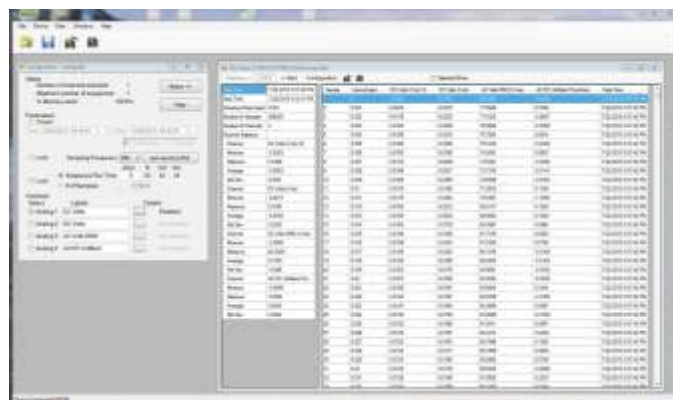

Applications:

- Interference testing
- Pipe to Soil measurements
- Anode output reads
- CIS verification
- Telluric events
- Stray currents

Software:

- TRAC⁴ software program included
- Available for download from T&R website
- Configuration and setup notes saves in all data files
- Shunt configuration shows current in data and graph
- Easy to use, single click graphing
- Exportable to other common programs

Environment:

- **Operating Temp. Range -**
  -10°C to 60°C (14°F to 140°F)
- **Storage Temp. Range -**
  -20°C to 70°C (-4°F to 158°F)

Specifications:

- Rechargeable Li-Ion battery
- TRAC⁴ Software (included and downloadable)

Dimensions:

- INSTRUMENT: 10.75" x 1.5" x 1.5", 0.5 lbs.
  (273mm x 38mm x 38mm, 0.227kg)
- CARRYING CASE: 12" x 6.75" x 4.5", 2 lbs.
  (305mm x 171mm x 114mm, 0.908kg)
- SHIPPING: 13" x 7.5" x 5", 4 lbs.
  (330mm x 191mm x 127mm, 1.81kg)

- DELIVERY: F.O.B. San Bernardino, CA USA
- SERVICE: **24-hour Turn-Around**
- TERMS: Net 30 Days, on approval of credit
- WARRANTY: **90 Days**, parts and labor

NEW TRAC4 Software
Same look and feel

All New MODEL DL-1 Data Logger

AVAILABLE FROM STOCK