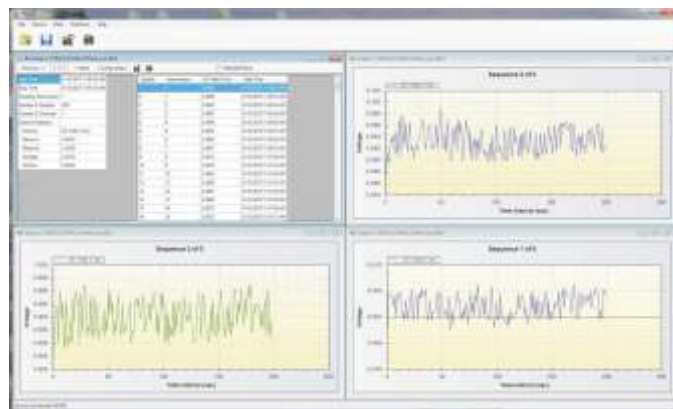

Applications:

- Interference testing
- Pipe to Soil measurements
- Anode output reads
- CIS verification
- Telluric events
- Stray currents

Software:

- TRAC⁴ software program included
- Available for download from T&R website
- Configuration and setup notes saves in all data files
- Shunt configuration shows current in data and graph
- Easy to use, single click graphing
- Exportable to other common programs

Environment:

- **Operating Temp. Range -**
  -10°C to 60°C (14°F to 140°F)
- **Storage Temp. Range -**
  -20°C to 70°C (-4°F to 158°F)

Specifications:

- Rechargeable Li-Ion battery
- TRAC⁴ Software (included and downloadable)

Dimensions:

- INSTRUMENT: 10.75" x 1.5" x 1.5", 0.5 lbs.
  (273mm x 38mm x 38mm, 0.227kg)
- CARRYING CASE: 12" x 6.75" x 4.5", 2 lbs.
  (305mm x 171mm x 114mm, 0.908kg)
- SHIPPING: 13" x 7.5" x 5", 4 lbs.
  (330mm x 191mm x 127mm, 1.81kg)

- DELIVERY: F.O.B. San Bernardino, CA USA
- SERVICE: **24-hour Turn-Around**
- TERMS: Net 30 Days, on approval of credit
- WARRANTY: **90 Days**, parts and labor

NEW TRAC4 Software
Same look and feel

All New MODEL DL-1 Data Logger

AVAILABLE FROM STOCK